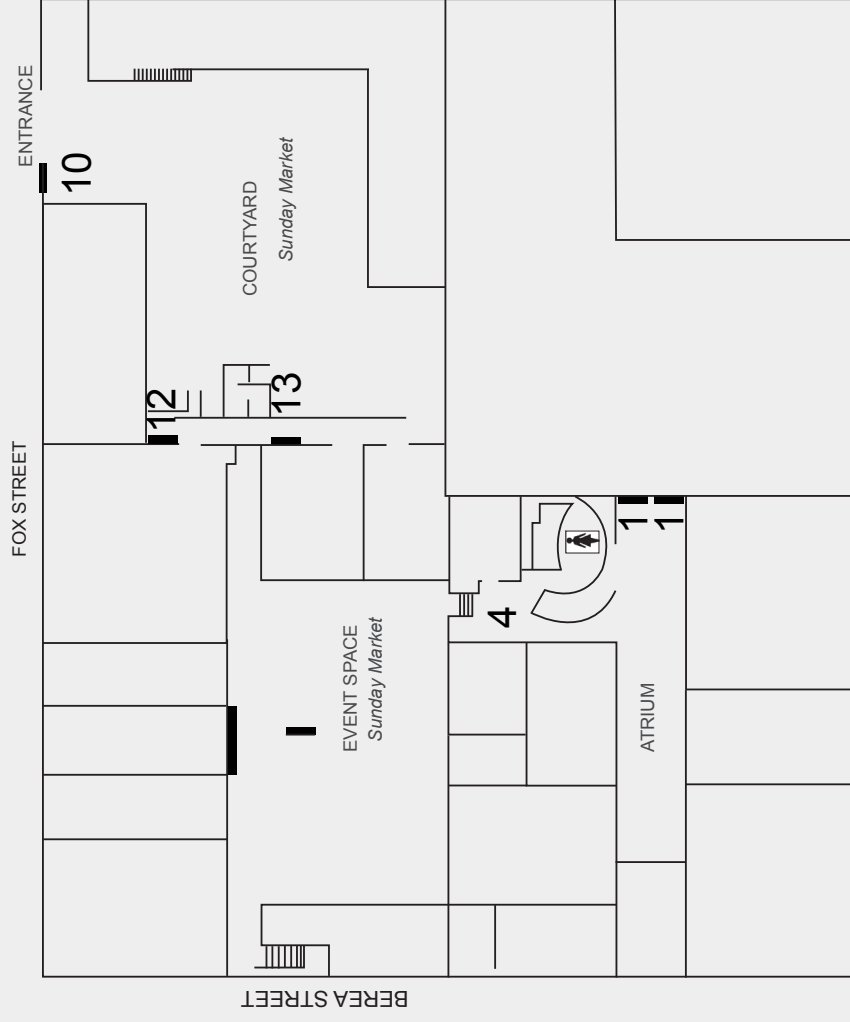

FIRST FLOOR

7. George Holloway, *Right Dress (The sculpture will be suspended)*
8. George Holloway, *Twisted*
9. Nicola Taylor, *Sculpture Smalls*

10. Louis Olivier, *Anvil Head: Blacksmith*
11. Michele Mathison, *Char*
12. Sean Slemon, *Light*
13. Wayne Barker, *Super Boring*