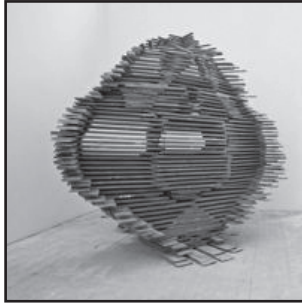

5. Christopher Swift

King Protea

Shelving units from Dick's Wholesale
Fabrics, school desks, ceiling board
2m x 2m x 2m

R 80 000.00