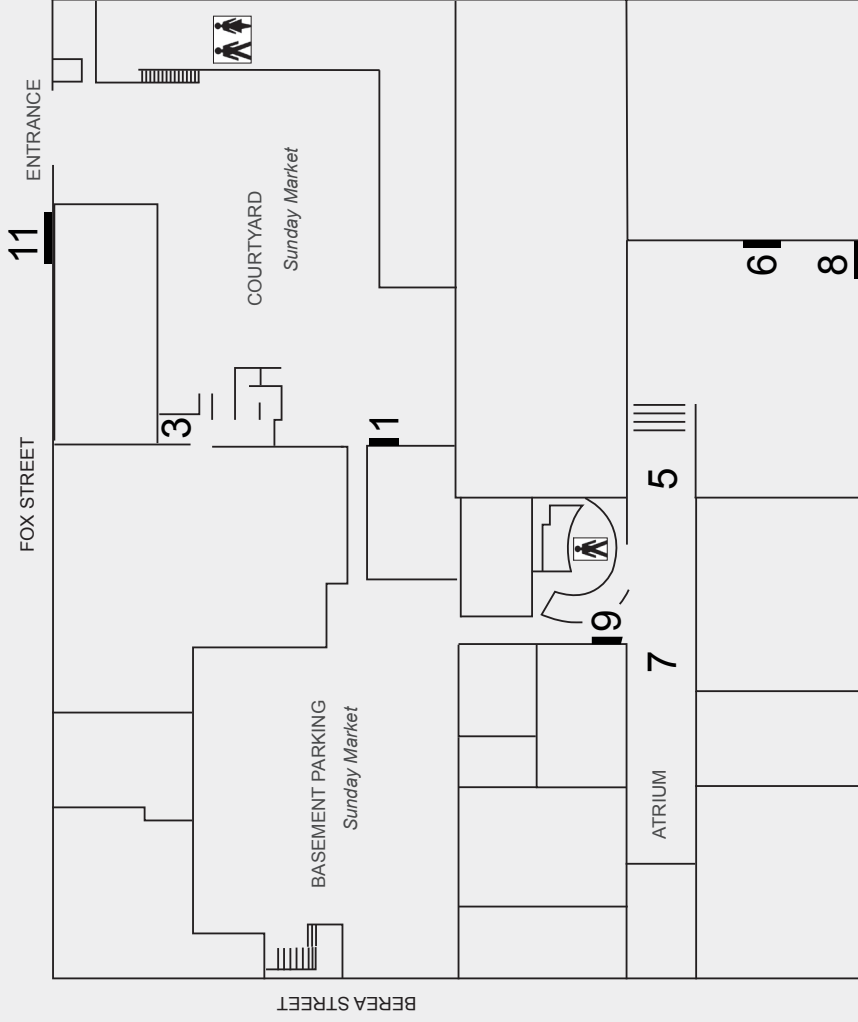

SCULPTURE AT ARTS ON MAIN

GROUND FLOOR

1. Alain Clement, *I - X*
2. C.J Morkel, *Untitled (Spike Balls)*
3. Hannelie Coetzee, *Maria*

4. Hannelie Coetzee, *Mamma, Moeks, Moeder, Ma*
5. Christopher Swift, *King Protea*
6. George Holloway, *Fallen Angle*

For pricelists and more information please contact:

Liesl Potgieter
liesl@partsandlabour.co.za
083 626 4470

Lucie Lahondès
lucie@partsandlabour.co.za
06 12 16 88 92