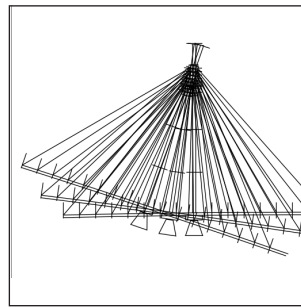

SCULPTURE AT ARTS ON MAIN

1. Ananais Roberts
Untitled
Burnt Wood and Steel
Dimensions Variable
POR

2. CJ Morkel
Untitled (Spikey Balls)
Mild Steel and Paint
85cm x 85cm x 85cm
R 7 000.00 each

3. Hannelie Coetzee
Maria
Concrete and Mosaic
Dimensions Variable
R 35 000.00

4. Haroon Gunn-Salie
Broken Glass
Stained glass, copper, mild steel
120cm x 50cm x 5cm
(Edition 1 of 3)
R 90 000.00

5. Gordon Froud
Cone Virus IV
Plastic Road Cones
Dimensions Variable
R 45 000.00

6. Jake Singer
Bifrost
Mild Steel
200cm x 50cm x 20cm
R 65 000.00

7. Lorenzo Nassimbeni
Josie
Mild Steel
60cm x 85cm x 1.2cm
R 15 000.00

8. Louis Olivier
Three Tall Figures
Bronze
Dimensions Variable
R 256 500.00 (each)

9. Nicola Taylor
Sculpture Smalls
Etching, stainless steel and enamel
Dimensions Variable
R 17 500 each