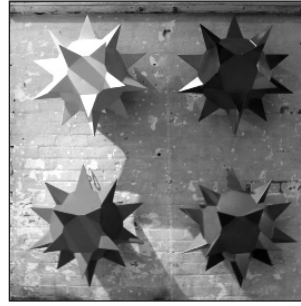

SCULPTURE AT ARTS ON MAIN

1. Ananais Roberts
Untitled
Burnt Wood and Steel
Dimensions Variable
POR

2. CJ Morkel
Untitled (Spikey Balls)
Mild Steel and Paint
85cm x 85cm x 85cm
R 7 000.00 each

3. Hannelie Coetzee
Maria
Concrete and Mosaic
Dimensions Variable
R 35 000.00

4. Haroon Gunn-Salie
Broken Glass
Stained glass, copper, mild steel
120cm x 50cm x 5cm
(Edition 1 of 3)
R 90 000.00

5. Gordon Froud
Cone Virus IV
Plastic Road Cones
Dimensions Variable
R 45 000.00

6. Jake Singer
Bifrost
Mild Steel
200cm x 50cm x 20cm
R 65 000.00