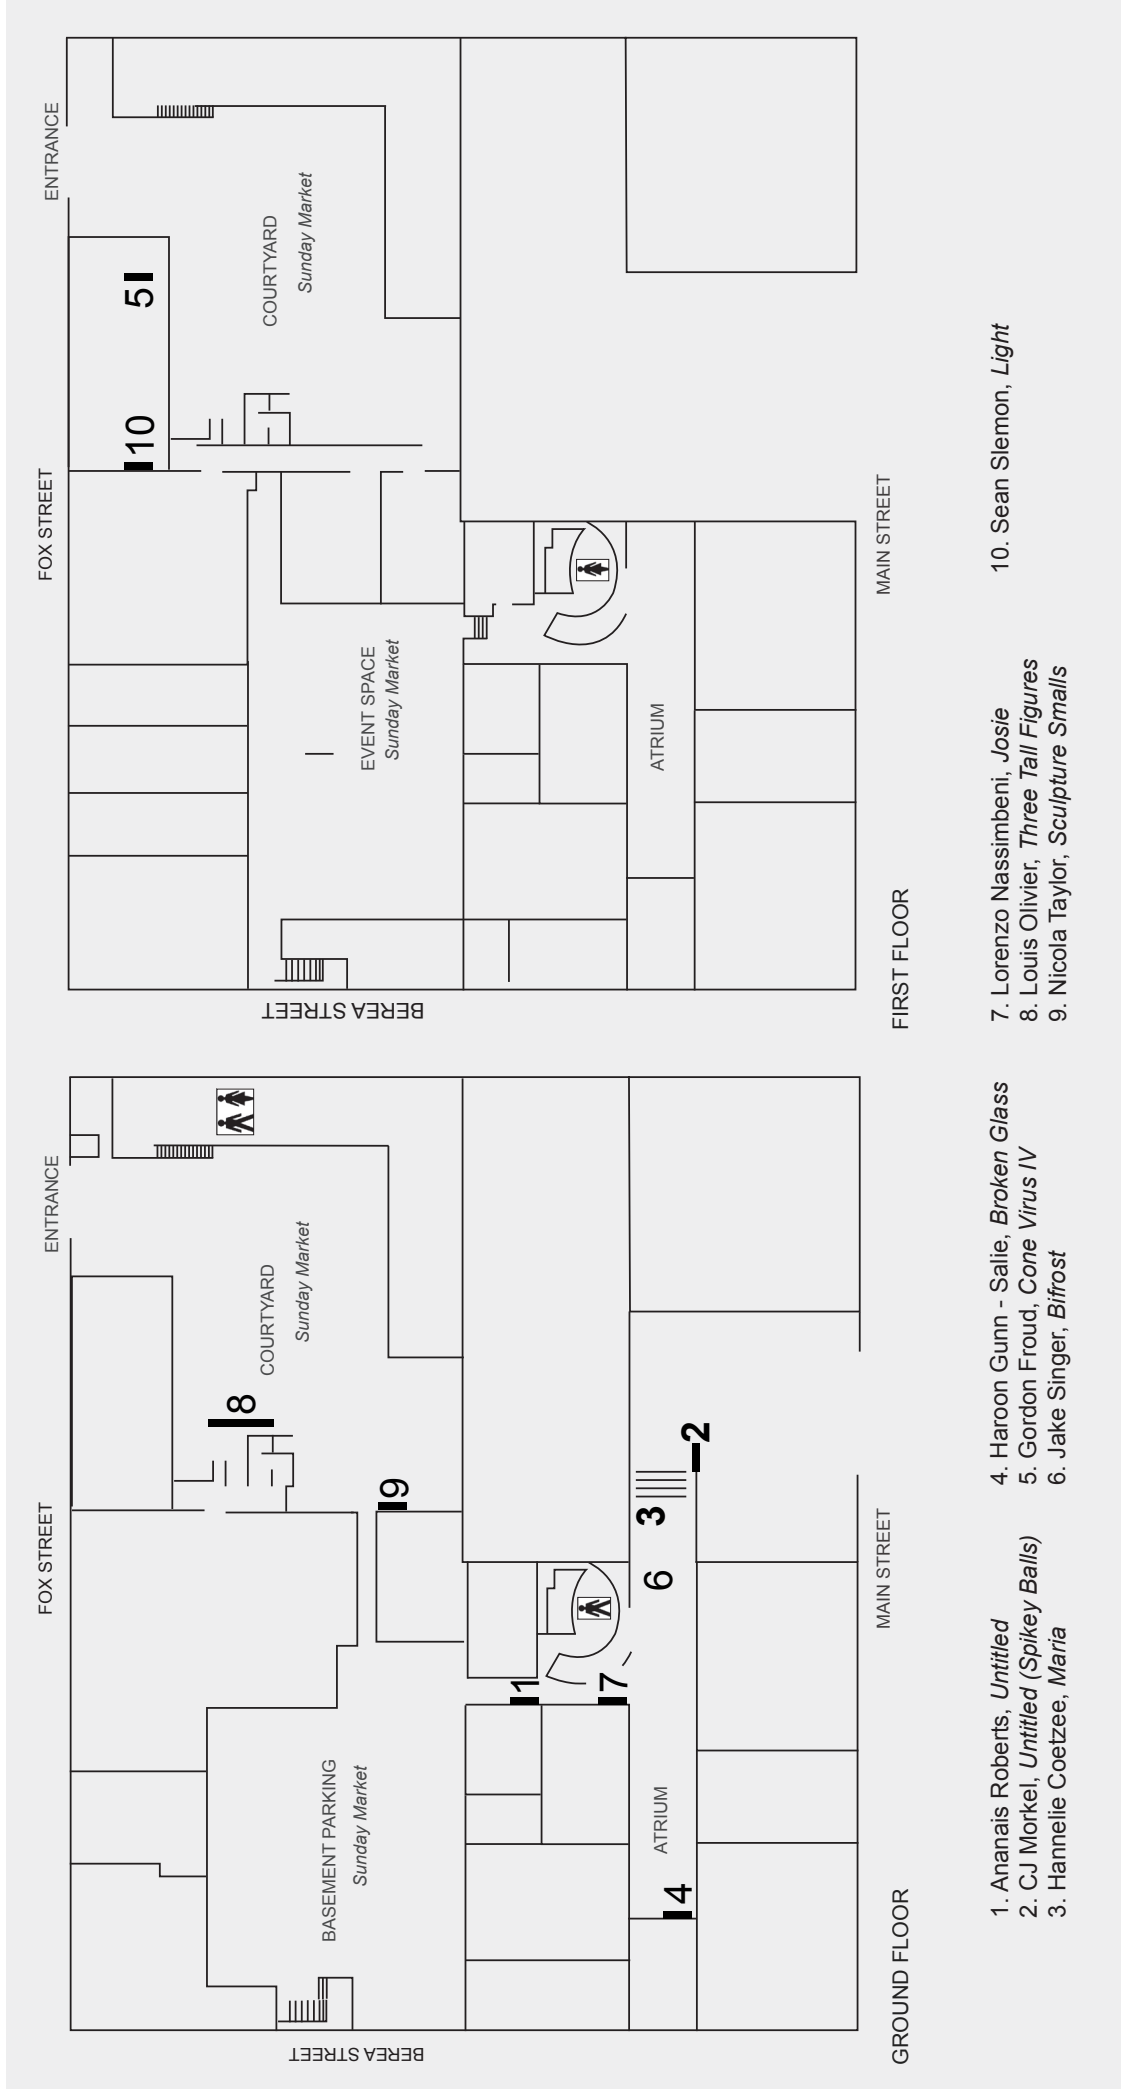

SCULPTURE AT ARTS ON MAIN

For more information please contact:

Liesl Potgieter
info@partsandlabour.co.za
083 626 4470

Brendan Copestake
info@partsandlabour.co.za
084 455 0255

ARTS ON MAIN